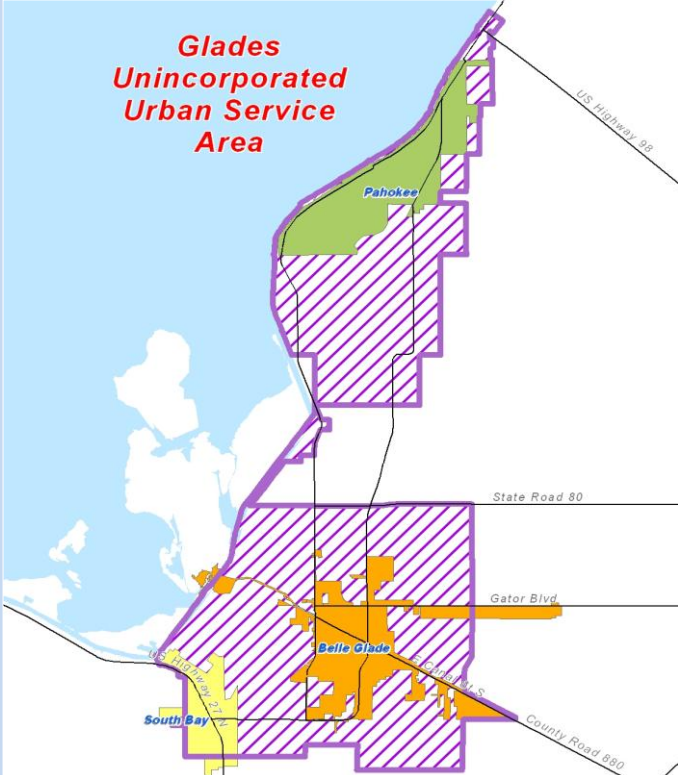

Glades Region Community Challenge Grant Application Area

Tier	Map Acres	Unincorporated	Incorporated
USA-Glades	25,671	19,063	6,608